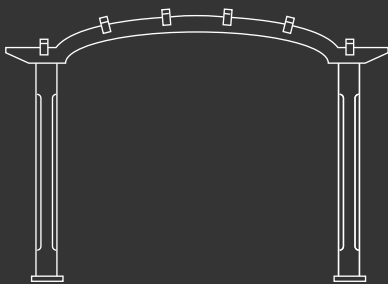

Designed as a DIY Kit it takes a little over 45 mins to assemble.

Width
4267 mm

Length
4267 mm

Height
2446 mm

FRONT VIEW

TOP VIEW

Elegant, light, cozy & comfy define the pergola "Bolton". Great as an outdoor family sit-out, this arch pergola elevates backyard or a landscape. The shaded trellis with an open lattice & trained woody vines makes it a real refreshing spot to rest under. Made from an all weather durable fiberglass composite, the pergola has a dip galvanized steel truss within its columns, making it both sturdy & robust. Installed & grounded using 16 anchor bolts it is a designed & wind load tested to sustain wind speeds of up to 100mph.

Designed as a DIY Kit it takes a little over 45 mins to assemble.

BRADFORD

Width
3810 mm

Length
3810 mm

Height
2750 mm

FRONT VIEW

TOP VIEW

Elegant, light, cozy & comfy define the pergola "Bradford". Great as an outdoor family sit-out, this arch pergola elevates backyard or a landscape. The shaded trellis with an open lattice & trained woody vines makes it a real refreshing spot to rest under. Made from an all weather durable fiberglass composite, the pergola has a dip galvanized steel truss within its columns, making it both sturdy & robust. Installed & grounded using 16 anchor bolts it is a designed & wind load tested to sustain wind speeds of up to 100mph.