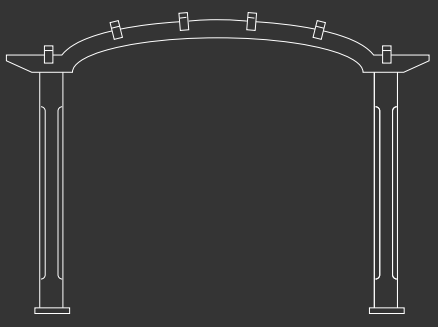

CONTEXT

PERGOLA

GAZEBO

BENCHES

SECURITY CABIN

PERGOLA

SHERWOOD

Width
3810 mm

Length
3810 mm

Height
2665 mm

FRONT VIEW

TOP VIEW

Elegant, light, cozy & comfy define the pergola "Sherwood". Great as an outdoor family sit-out, this arch pergola elevates backyard or a landscape. The shaded trellis with an open lattice & trained woody vines makes it a real refreshing spot to rest under. Made from an all weather durable fiberglass composite, the pergola has a dip galvanized steel truss within its columns, making it both sturdy & robust. Installed & grounded using 16 anchor bolts it is a designed & wind load tested to sustain wind speeds of up to 100mph.

Designed as a DIY Kit it takes a little over 45 mins to assemble.

Width
4267 mm

Length
4267 mm

Height
2446 mm

FRONT VIEW

TOP VIEW

Elegant, light, cozy & comfy define the pergola "Bolton". Great as an outdoor family sit-out, this arch pergola elevates backyard or a landscape. The shaded trellis with an open lattice & trained woody vines makes it a real refreshing spot to rest under. Made from an all weather durable fiberglass composite, the pergola has a dip galvanized steel truss within its columns, making it both sturdy & robust. Installed & grounded using 16 anchor bolts it is a designed & wind load tested to sustain wind speeds of up to 100mph.

Designed as a DIY Kit it takes a little over 45 mins to assemble.

BRADFORD

Width
3810 mm

Length
3810 mm

Height
2750 mm

FRONT VIEW

TOP VIEW

Elegant, light, cozy & comfy define the pergola "Bradford". Great as an outdoor family sit-out, this arch pergola elevates backyard or a landscape. The shaded trellis with an open lattice & trained woody vines makes it a real refreshing spot to rest under. Made from an all weather durable fiberglass composite, the pergola has a dip galvanized steel truss within its columns, making it both sturdy & robust. Installed & grounded using 16 anchor bolts it is a designed & wind load tested to sustain wind speeds of up to 100mph.