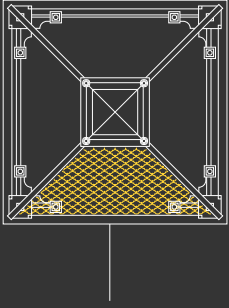

EPP COMPOSITES PVT.LTD.

Registered office

Plot No. 2646, Kranti Gate Main Road,
GIDC Lodhika Industrial Estate,
kalawad Road, Metoda,
Rajkot - 360021, Gujarat

Contact us

Tele : 91-9558806483

E-mail : grandeur@epp.co.in

Website : www.eppgrandeur.com

Branch offices

801, Iscon Elegance, Near Prahladnagar
cross Road, S.G.Highway,
Ahmedabad - 380055,
Gujarat

Resident offices

Bangalore, Chennai, Guwahati,
Delhi, Hyderabad, Indore,
Kolkata, Lucknow, Mumbai

Overseas offices

USA, UAE

Socialmedia