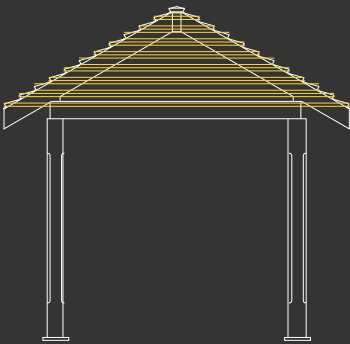

Designed as a DIY Kit it takes a little over 45 mins to assemble.

SHERATON

Width
2800 mm

Length
3300 mm

Height
2973 mm

FRONT VIEW

TOP VIEW

Refined, light, cozy & comfy define the gazebo "Sheraton". Great as an outdoor family sit-out, this hexa gazebo elevates backyard or a landscape. The slatted roofs with an open lattice & trained woody vines makes it a real refreshing spot to rest under. Made from an all weather durable fiberglass composite, the gazebo has a dip galvanized steel truss within its columns, making it both sturdy & robust. Installed & grounded using 16 anchor bolts it is a designed & wind load tested to sustain wind speeds of up to 100mph.

Designed as a DIY Kit it takes a little over 45 mins to assemble.

SCOTSWOOD

Width
3054 mm

Length
3054 mm

Height
2970 mm

FRONT VIEW

TOP VIEW

Refined, light, cozy & comfy define the gazebo "Scotswood". Great as an outdoor family sit-out, this square gazebo elevates backyard or a landscape. The slatted roof with an open lattice & trained woody vines makes it a real refreshing spot to rest under. Made from an all weather durable fiberglass composite, the gazebo has a dip galvanized steel truss within its columns, making it both sturdy & robust. Installed & grounded using 16 anchor bolts it is a designed & wind load tested to sustain wind speeds of up to 100mph.