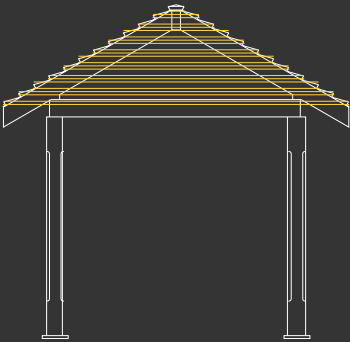

Designed as a DIY Kit it takes a little over 45 mins to assemble.

Width
3251 mm

Length
4330 mm

Height
3575 mm

FRONT VIEW

TOP VIEW

Refined, light, cozy & comfy define the gazebo "Timbour". Great as an outdoor family sit-out, this arch gazebo elevates backyard or a landscape. The slatted roofs with an open lattice & trained woody vines makes it a real refreshing spot to rest under. Made from an all weather durable fiberglass composite, the gazebo has a dip galvanized steel truss within its columns, making it both sturdy & robust. Installed & grounded using 16 anchor bolts it is a designed & wind load tested to sustain wind speeds of up to 100mph.

Designed as a DIY Kit it takes a little over 45 mins to assemble.

Width
2780 mm

Length
3350 mm

Height
3235 mm

FRONT VIEW

TOP VIEW

Refined, light, cozy & comfy define the gazebo "Castlebrook". Great as an outdoor family sit-out, this hexa gazebo elevates backyard or a landscape. The slatted roof with an open lattice & trained woody vines makes it a real refreshing spot to rest under. Made from an all weather durable fiberglass composite, the gazebo has a dip galvanized steel truss within its columns, making it both sturdy & robust. Installed & grounded using 16 anchor bolts it is a designed & wind load tested to sustain wind speeds of up to 100mph.

Designed as a DIY Kit it takes a little over 45 mins to assemble.

SHERATON

Width
2800 mm

Length
3300 mm

Height
2973 mm

FRONT VIEW

TOP VIEW

Refined, light, cozy & comfy define the gazebo "Sheraton". Great as an outdoor family sit-out, this hexa gazebo elevates backyard or a landscape. The slatted roofs with an open lattice & trained woody vines makes it a real refreshing spot to rest under. Made from an all weather durable fiberglass composite, the gazebo has a dip galvanized steel truss within its columns, making it both sturdy & robust. Installed & grounded using 16 anchor bolts it is a designed & wind load tested to sustain wind speeds of up to 100mph.