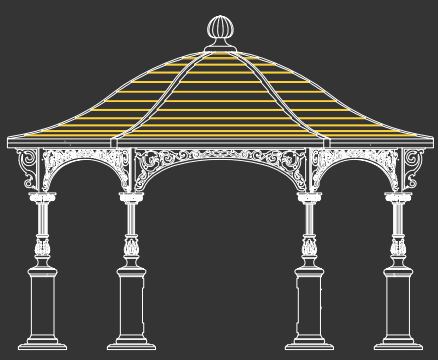

Designed as a DIY Kit it takes a little over 45 mins to assemble.

SHERATON

Width
2800 mm

Length
3300 mm

Height
2973 mm

FRONT VIEW

TOP VIEW

Refined, light, cozy & comfy define the gazebo "Sheraton". Great as an outdoor family sit-out, this hexa gazebo elevates backyard or a landscape. The slatted roofs with an open lattice & trained woody vines makes it a real refreshing spot to rest under. Made from an all weather durable fiberglass composite, the gazebo has a dip galvanized steel truss within its columns, making it both sturdy & robust. Installed & grounded using 16 anchor bolts it is a designed & wind load tested to sustain wind speeds of up to 100mph.

Designed as a DIY Kit it takes a little over 45 mins to assemble.

SCOTSWOOD

Width
3054 mm

Length
3054 mm

Height
2970 mm

FRONT VIEW

TOP VIEW

Refined, light, cozy & comfy define the gazebo "Scotswood". Great as an outdoor family sit-out, this square gazebo elevates backyard or a landscape. The slatted roof with an open lattice & trained woody vines makes it a real refreshing spot to rest under. Made from an all weather durable fiberglass composite, the gazebo has a dip galvanized steel truss within its columns, making it both sturdy & robust. Installed & grounded using 16 anchor bolts it is a designed & wind load tested to sustain wind speeds of up to 100mph.