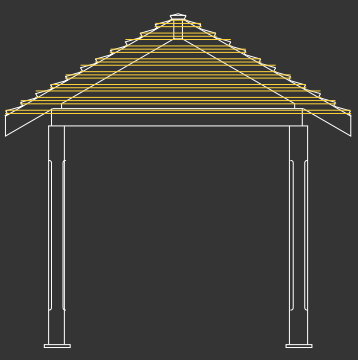

Designed as a DIY Kit it takes a little over 45 mins to assemble.

TIMBERLAKE

Width
3251 mm

Length
4330 mm

Height
3575 mm

FRONT VIEW

TOP VIEW

Refined, light, cozy & comfy define the gazebo "Timberlake". Great as an outdoor family sit-out, this arch gazebo elevates backyard or a landscape. The slatted roof with an open lattice & trained woody vines makes it a real refreshing spot to rest under. Made from an all weather durable fiberglass composite, the gazebo has a dip galvanized steel truss within its columns, making it both sturdy & robust. Installed & grounded using 16 anchor bolts it is a designed & wind load tested to sustain wind speeds of up to 100mph.

Designed as a DIY Kit it takes a little over 45 mins to assemble.

Width
3251 mm

Length
4330 mm

Height
3575 mm

FRONT VIEW

TOP VIEW

Refined, light, cozy & comfy define the gazebo "Timbour". Great as an outdoor family sit-out, this arch gazebo elevates backyard or a landscape. The slatted roofs with an open lattice & trained woody vines makes it a real refreshing spot to rest under. Made from an all weather durable fiberglass composite, the gazebo has a dip galvanized steel truss within its columns, making it both sturdy & robust. Installed & grounded using 16 anchor bolts it is a designed & wind load tested to sustain wind speeds of up to 100mph.

Designed as a DIY Kit it takes a little over 45 mins to assemble.

Width
2780 mm

Length
3350 mm

Height
3235 mm

FRONT VIEW

TOP VIEW

Refined, light, cozy & comfy define the gazebo "Castlebrook". Great as an outdoor family sit-out, this hexa gazebo elevates backyard or a landscape. The slatted roof with an open lattice & trained woody vines makes it a real refreshing spot to rest under. Made from an all weather durable fiberglass composite, the gazebo has a dip galvanized steel truss within its columns, making it both sturdy & robust. Installed & grounded using 16 anchor bolts it is a designed & wind load tested to sustain wind speeds of up to 100mph.