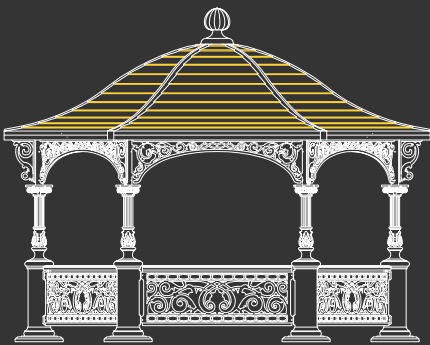

Designed as a DIY Kit it takes a little over 45 mins to assemble.

SHERATON

Width
2800 mm

Length
3300 mm

Height
2973 mm

FRONT VIEW

TOP VIEW

Refined, light, cozy & comfy define the gazebo "Sheraton". Great as an outdoor family sit-out, this hexa gazebo elevates backyard or a landscape. The slatted roofs with an open lattice & trained woody vines makes it a real refreshing spot to rest under. Made from an all weather durable fiberglass composite, the gazebo has a dip galvanized steel truss within its columns, making it both sturdy & robust. Installed & grounded using 16 anchor bolts it is a designed & wind load tested to sustain wind speeds of up to 100mph.

Designed as a DIY Kit it takes a little over 45 mins to assemble.

ORIENTAL

Width
3805 mm

Length
4360 mm

Height
3425 mm

FRONT VIEW

TOP VIEW

Refined, light, cozy & comfy define the gazebo "Oriental". Great as an outdoor family sit-out, this hexa gazebo elevates backyard or a landscape. The slatted roof with an open lattice & trained woody vines makes it a real refreshing spot to rest under. Made from an all weather durable fiberglass composite, the gazebo has a dip galvanized steel truss within its columns, making it both sturdy & robust. Installed & grounded using 16 anchor bolts it is a designed & wind load tested to sustain wind speeds of up to 100mph.