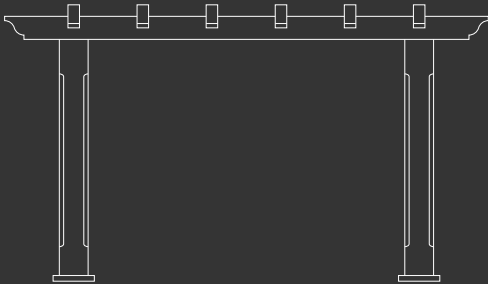

Length
3810 mm

Height
2665 mm

FRONT VIEW

TOP VIEW

Elegant, light, cozy & comfy define the pergola "Sherwood". Great as an outdoor family sit-out, this arch pergola elevates backyard or a landscape. The shaded trellis with an open lattice & trained woody vines makes it a real refreshing spot to rest under. Made from an all weather durable fiberglass composite, the pergola has a dip galvanized steel truss within its columns, making it both sturdy & robust. Installed & grounded using 16 anchor bolts it is a designed & wind load tested to sustain wind speeds of up to 100mph.

Designed as a DIY Kit it takes a little over 45 mins to assemble.

Width
4267 mm

Length
4267 mm

Height
2446 mm

FRONT VIEW

TOP VIEW

Elegant, light, cozy & comfy define the pergola "Bolton". Great as an outdoor family sit-out, this arch pergola elevates backyard or a landscape. The shaded trellis with an open lattice & trained woody vines makes it a real refreshing spot to rest under. Made from an all weather durable fiberglass composite, the pergola has a dip galvanized steel truss within its columns, making it both sturdy & robust. Installed & grounded using 16 anchor bolts it is a designed & wind load tested to sustain wind speeds of up to 100mph.

Designed as a DIY Kit it takes a little over 45 mins to assemble.

BRADFORD

Width
3810 mm

Length
3810 mm

Height
2750 mm

FRONT VIEW

TOP VIEW

Elegant, light, cozy & comfy define the pergola "Bradford". Great as an outdoor family sit-out, this arch pergola elevates backyard or a landscape. The shaded trellis with an open lattice & trained woody vines makes it a real refreshing spot to rest under. Made from an all weather durable fiberglass composite, the pergola has a dip galvanized steel truss within its columns, making it both sturdy & robust. Installed & grounded using 16 anchor bolts it is a designed & wind load tested to sustain wind speeds of up to 100mph.