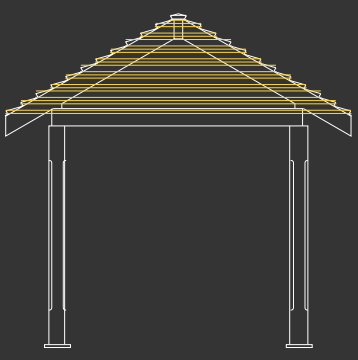

Designed as a DIY Kit it takes a little over 45 mins to assemble.

Width
2574 mm

Length
2628 mm

Height
3070 mm

FRONT VIEW

TOP VIEW

Refined, light, cozy & comfy define the gazebo "Classic". Great as an outdoor family sit-out, this octa gazebo elevates backyard or a landscape. The slatted roof with an open lattice & trained woody vines makes it a real refreshing spot to rest under. Made from an all weather durable fiberglass composite, the gazebo has a dip galvanized steel truss within its columns, making it both sturdy & robust. Installed & grounded using 16 anchor bolts it is a designed & wind load tested to sustain wind speeds of up to 100mph.

Designed as a DIY Kit it takes a little over 45 mins to assemble.

REGENCY

Width
2032 mm

Length
787 mm

Height
2948 mm

FRONT VIEW

TOP VIEW

Refined, light, cozy & comfy define the gazebo "Regency". Great as an outdoor landscape entry, this mounted arbor elevates backyard or a landscape. The motif roof with an open lattice & trained rustic vines makes it a real refreshing spot to move in. Made from an all weather durable fiberglass composite, the arbor has a dip galvanized steel truss within its columns, making it both sturdy & robust. Installed & grounded using 16 anchor bolts it is a designed & wind load tested to sustain wind speeds of up to 100mph.

Designed as a DIY Kit it takes a little over 45 mins to assemble.

TIMBERLAKE

Width
3251 mm

Length
4330 mm

Height
3575 mm

FRONT VIEW

TOP VIEW

Refined, light, cozy & comfy define the gazebo "Timberlake". Great as an outdoor family sit-out, this arch gazebo elevates backyard or a landscape. The slatted roof with an open lattice & trained woody vines makes it a real refreshing spot to rest under. Made from an all weather durable fiberglass composite, the gazebo has a dip galvanized steel truss within its columns, making it both sturdy & robust. Installed & grounded using 16 anchor bolts it is a designed & wind load tested to sustain wind speeds of up to 100mph.