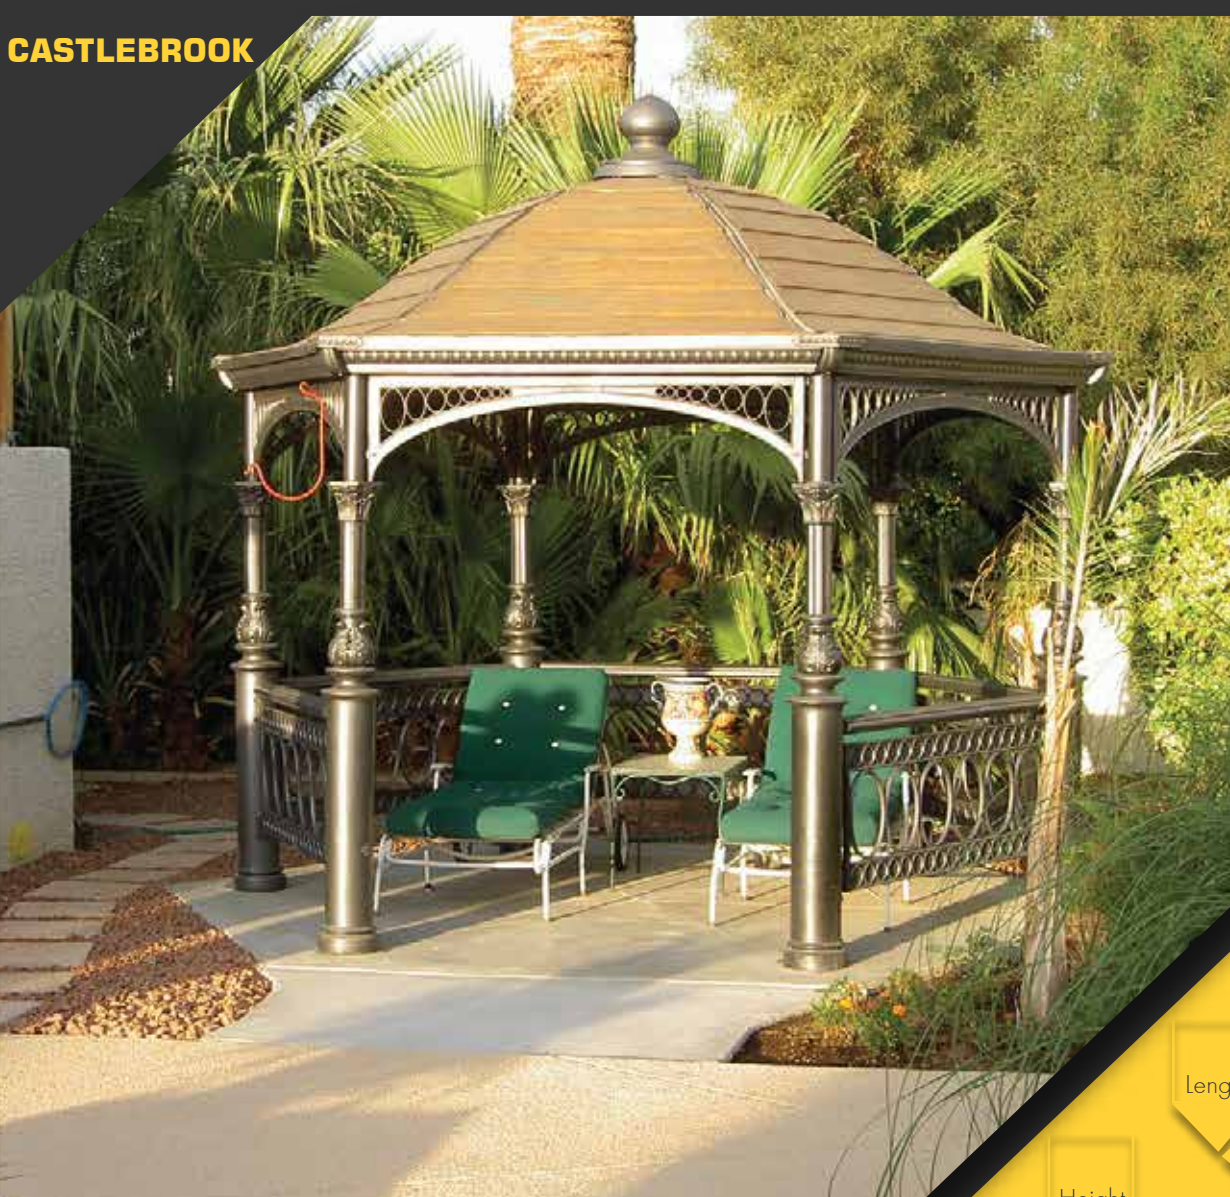

Designed as a DIY Kit it takes a little over 45 mins to assemble.

Width
3251 mm

Length
4330 mm

Height
3575 mm

FRONT VIEW

TOP VIEW

Refined, light, cozy & comfy define the gazebo "Timbour". Great as an outdoor family sit-out, this arch gazebo elevates backyard or a landscape. The slatted roofs with an open lattice & trained woody vines makes it a real refreshing spot to rest under. Made from an all weather durable fiberglass composite, the gazebo has a dip galvanized steel truss within its columns, making it both sturdy & robust. Installed & grounded using 16 anchor bolts it is a designed & wind load tested to sustain wind speeds of up to 100mph.

Designed as a DIY Kit it takes a little over 45 mins to assemble.

Width
2780 mm

Length
3350 mm

Height
3235 mm

FRONT VIEW

TOP VIEW

Refined, light, cozy & comfy define the gazebo "Castlebrook". Great as an outdoor family sit-out, this hexa gazebo elevates backyard or a landscape. The slatted roof with an open lattice & trained woody vines makes it a real refreshing spot to rest under. Made from an all weather durable fiberglass composite, the gazebo has a dip galvanized steel truss within its columns, making it both sturdy & robust. Installed & grounded using 16 anchor bolts it is a designed & wind load tested to sustain wind speeds of up to 100mph.

Designed as a DIY Kit it takes a little over 45 mins to assemble.

SHERATON

Width
2800 mm

Length
3300 mm

Height
2973 mm

FRONT VIEW

TOP VIEW

Refined, light, cozy & comfy define the gazebo "Sheraton". Great as an outdoor family sit-out, this hexa gazebo elevates backyard or a landscape. The slatted roofs with an open lattice & trained woody vines makes it a real refreshing spot to rest under. Made from an all weather durable fiberglass composite, the gazebo has a dip galvanized steel truss within its columns, making it both sturdy & robust. Installed & grounded using 16 anchor bolts it is a designed & wind load tested to sustain wind speeds of up to 100mph.