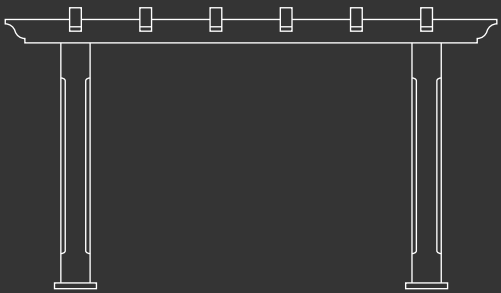

Designed as a DIY Kit it takes a little over 45 mins to assemble.

HARDLEY

Width
3048 mm

Length
3048 mm

Height
2505 mm

FRONT VIEW

TOP VIEW

Elegant, light, cozy & comfy define the pergola "Hardley". Great as an outdoor family sit-out, this arch pergola elevates backyard or a landscape. The shaded trellis with an open lattice & trained woody vines makes it a real refreshing spot to rest under. Made from an all weather durable fiberglass composite, the pergola has a dip galvanized steel truss within its columns, making it both sturdy & robust. Installed & grounded using 16 anchor bolts it is a designed & wind load tested to sustain wind speeds of up to 100mph.

Designed as a DIY Kit it takes a little over 45 mins to assemble.

Width
3048 mm

Length
3048 mm

Height
2505 mm

FRONT VIEW

TOP VIEW

Elegant, light, cozy & comfy define the pergola "Briton". Great as an outdoor family sit-out, this arch pergola elevates backyard or a landscape. The shaded trellis with an open lattice & trained woody vines makes it a real refreshing spot to rest under. Made from an all weather durable fiberglass composite, the pergola has a dip galvanized steel truss within its columns, making it both sturdy & robust. Installed & grounded using 16 anchor bolts it is a designed & wind load tested to sustain wind speeds of up to 100mph.